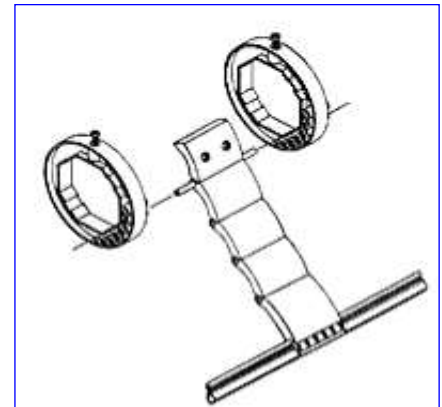

PLEASE NOTE ENDPLATES & HOOD SECTIONS ARE ALSO AVAILABLE IN OTHER COLOURS, SUBJECT TO POSSIBLE PRICE VARIATION DEPENDING ON COLOUR CHOICE

NB ALL DRAWING DETAILS SUBJECT TO CHANGE DUE TO DEVELOPMENTS IN PRODUCT DESIGN

TAPE SYSTEM

WGTSKO	Tape Coiler (without tape)	7.49/ea
WGTSTABR	15mm Tape BROWN	0.35/mtr
WGTSTAGR	15mm Tape GREY	0.35/mtr
WGTSIDPI	Push-In Idler End for 60mm oct tube (Including Bush)	3.99/ea
WGTSPU140	Tape Pulley 140mm Ø	2.49/ea
WGTSGUWH	Frontal Tape Guide WHITE	0.75ea

TUBE & FITTINGS

WGAL4	Autolock 44mm lath 4 SECTION	5.49/ea
WGAL3	Autolock 44mm lath 3 SECTION	4.99/ea
EGAL5	Autolock 77mm lath 5 SECTION	6.49/ea
EGAL4	Autolock 77mm lath 4 SECTION	5.99/ea
WEALR60	Autolocks Fixing Rings 60mm oct tube	0.99/ea
WEALR70	Autolocks Fixing Rings 70mm oct tube	0.99/ea
WGTC	T Clip 44mm lath	1.49/ea
EGTC	T Clip 77mm lath	1.99/ea
WETU60	Octagonal Tube 60mm Ø	1.99/ea
WETU70	Octagonal Tube 70mm Ø	4.99/ea
WGIPSP	Plate with spigot	2.99/ea
WGIPBE	Plate for 42mm ball bearing	2.99/ea
WGIPBESB	42mm ball bearing STEEL	1.99/ea
WGID60	60mm Idler End for 42mm ball bearing	6.99/ea
WGID70	70mm Idler End for 42mm ball bearing	7.99/ea
EGSB	Safety Brake	31.75/ea
EGIDSB60	60mm Idler End for Safety Brake	POA
EGIDSB70	70mm Idler End for Safety Brake	6.99/ea