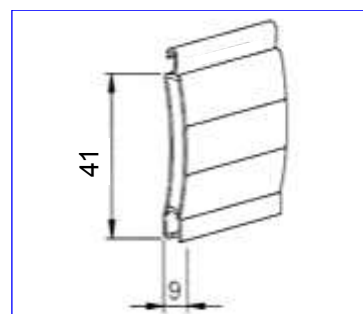

CURTAIN PARTS FOR WINDOGARD WINDOW SHUTTERS

WHITE - normally from stock

		LENGTHS	
WGLAFFWH	41mm foamfilled lath WHITE	6	0.76/mtr
WGLAEXWH	41mm extruded lath WHITE	6	2.33/mtr
WGBRWH	Bottom Rail WHITE	6	3.22/mtr
WGBRR	Rubber Insert for Bottom Rails	6	0.20/mtr

OTHER COLOURS - please note prices may vary depending on colour choice

WGLAFFOC	41mm foamfilled lath	6	0.83/mtr
WGLAEXOC	41mm extruded lath	6	2.84/mtr
WGLAEXMF	41mm extruded lath MILL FINISH	6	1.97/mtr
WGBROC	Bottom Rail	6	3.45/mtr
WGBRMF	Bottom Rail MILL FINISH	6	3.24/mtr

ENDLOCKS

WGELFF	Endlocks for 41mm foamfilled lath	0.06/ea
WGELEX	Endlocks for 41mm extruded lath	0.06/ea

CURTAIN PARTS FOR EUROGARD GARAGE DOORS

WHITE - normally from stock

		LENGTHS	
EGLAFFWH	77mm foamfilled lath WHITE	5.5, 7	2.71/mtr
EGBRWH	Bottom Rail WHITE	5.5, 7	7.91/mtr
EGBRR	Insert for Bottom Rail	5.5, 7	1.72/mtr

OTHER COLOURS - please note prices may vary depending on colour choice

EGLAFFOC	77mm foamfilled lath	5.5, 7	2.71/mtr
EGBROC	Bottom Rail	5.5, 7	7.91/mtr

FOIL WOODGRAINS - please note prices may vary depending on woodgrain choice

EGLAFFFL	77mm ff lath FOIL WOODGRAINS	5.5, 7	POA
EGBRFL	Bottom Rail FOIL WOODGRAINS	5.5, 7	POA

ESELFF	Endlocks for 77mm foamfilled laths	0.09/ea