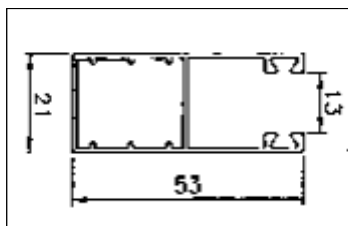

GUIDES

To suit 44mm lath

		LENGTHS	
WGGUWH53	53mm WHITE	6.0	4.99/mtr
WGGUOC53	53mm OTHER COLOURS*	6.0	4.99/mtr
CR44GUM-28	28mm MILL FINISH	6.0	4.99/mtr
CR44GUM-28-BS	BRUSH STRIP FOR 28mm GUIDE		35.00/275m roll