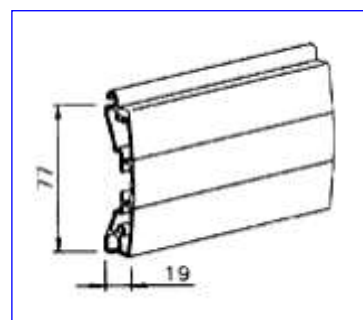

FOIL WOODGRAINS - please note prices may vary depending on woodgrain choice

EGLAFFFL	77mm ff lath FOIL WOODGRAINS	5.5, 7	POA
EGBRFL	Bottom Rail FOIL WOODGRAINS	5.5, 7	POA

ESELFF	Endlocks for 77mm foamfilled laths	0.09/ea