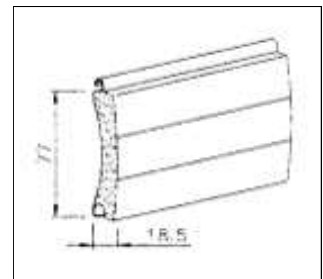

Portico Products

Unit 8 Union Park
Navigation Way, Oldbury Road
West Bromwich, West Midlands
B70 9DF

telephone: 0121 553 7222
fax: 0121 553 3577
email: sales@porticoproducts.com
website: www.porticoproducts.com

NOTES:

- All prices are nett GBP ex works plus carriage* plus VAT
- All orders are subject to our standard terms & conditions as laid out in our TRADE PRICELIST SECTION 10 and available on request
- If you can't see the item you want, please call our sales department - as well as stocked items we have access to a huge range of products bought in to order

*carriage and packing as laid out in our TRADE PRICELIST SECTION 10