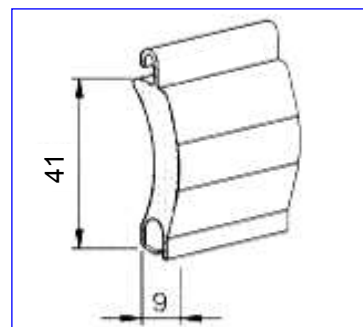

CURTAIN PARTS FOR WINDOGARD WINDOW SHUTTERS

WHITE - normally from stock

		LENGTHS	
WGLAFFWH	41mm foamfilled lath WHITE	6	0.76/mtr
WGLAEXWH	41mm extruded lath WHITE	6	2.33/mtr
WGBRWH	Bottom Rail WHITE	6	3.22/mtr
WGBRR	Rubber Insert for Bottom Rails	6	0.20/mtr

OTHER COLOURS - please note prices may vary depending on colour choice

WGLAFFOC	41mm foamfilled lath	6	0.83/mtr
WGLAEXOC	41mm extruded lath	6	2.84/mtr
WGLAEXMF	41mm extruded lath MILL FINISH	6	1.97/mtr
WGBROC	Bottom Rail	6	3.45/mtr
WGBRMF	Bottom Rail MILL FINISH	6	3.24/mtr