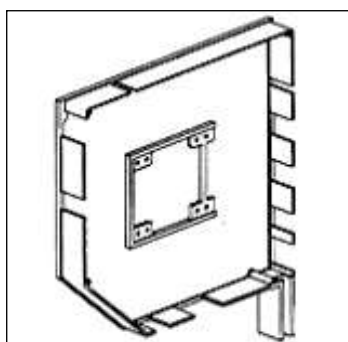

To suit 77mm lath

EGGUWH90	90mm WHITE	4.8	14.99/mtr
EGGUWH75	70mm WHITE	4.8	13.99/mtr
EGGUOC90	90mm OTHER COLOURS*	4.8	15.99/mtr
EGGUOC75	70mm OTHER COLOURS*	4.8	14.99/mtr

ENDPLATES

To suit 44mm laths

WGEPWH165	165mm WHITE	6.99/pr
WGEPWH180	180mm WHITE	7.99/pr
WGEPWH205	205mm WHITE	8.99/pr
WGEPWH250	250mm WHITE	16.99/pr
WGSP165	165mm Safety Plate	1.99/pr
WGSP180	180mm Safety Plate	2.25/pr
WGSP205	205mm Safety Plate	2.49/pr
WGGEWH	44mm Lath Guide Insert WHITE	1.00/pr