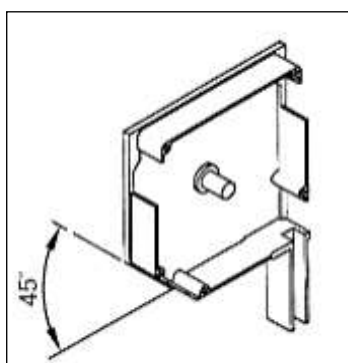

To suit 44mm lath

		LENGTHS	
WGGUWH53	53mm WHITE	6.0	4.99/mtr
WGGUOC53	53mm OTHER COLOURS*	6.0	4.99/mtr
CR44GUM-28	28mm MILL FINISH	6.0	4.99/mtr
CR44GUM-28-BS	BRUSH STRIP FOR 28mm GUIDE		35.00/275m roll

To suit 77mm lath

EGGUWH90	90mm WHITE	4.8	14.99/mtr
EGGUWH75	70mm WHITE	4.8	13.99/mtr
EGGUOC90	90mm OTHER COLOURS*	4.8	15.99/mtr
EGGUOC75	70mm OTHER COLOURS*	4.8	14.99/mtr

ENDPLATES

To suit 44mm laths

WGEPWH165	165mm WHITE	6.99/pr
WGEPWH180	180mm WHITE	7.99/pr
WGEPWH205	205mm WHITE	8.99/pr
WGEPWH250	250mm WHITE	16.99/pr
WGSP165	165mm Safety Plate	1.99/pr
WGSP180	180mm Safety Plate	2.25/pr
WGSP205	205mm Safety Plate	2.49/pr
WGGEWH	44mm Lath Guide Insert WHITE	1.00/pr