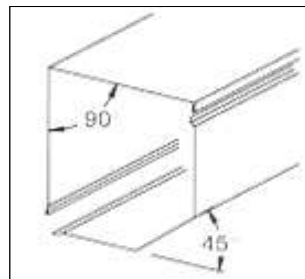

Portico Products

Unit 8 Union Park
Navigation Way, Oldbury Road
West Bromwich, West Midlands
B70 9DF

telephone: 0121 553 7222
fax: 0121 553 3577
email: sales@porticoproducts.com
website: www.porticoproducts.com

NOTES:

- All prices are nett GBP ex works plus carriage* plus VAT
- All orders are subject to our standard terms & conditions as laid out in our TRADE PRICELIST SECTION 10 and available on request
- If you can't see the item you want, please call our sales department - as well as stocked items we have access to a huge range of products bought in to order

*carriage and packing as laid out in our TRADE PRICELIST SECTION 10