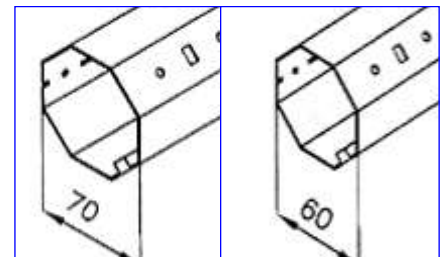

TUBE & FITTINGS

WGAL4	Autolock 44mm lath 4 SECTION	5.49/ea
WGAL3	Autolock 44mm lath 3 SECTION	4.99/ea
EGAL5	Autolock 77mm lath 5 SECTION	6.49/ea
EGAL4	Autolock 77mm lath 4 SECTION	5.99/ea
WEALR60	Autolocks Fixing Rings 60mm oct tube	0.99/ea
WEALR70	Autolocks Fixing Rings 70mm oct tube	0.99/ea
WGTC	T Clip 44mm lath	1.49/ea
EGTC	T Clip 77mm lath	1.99/ea
WETU60	Octagonal Tube 60mm Ø	1.99/ea
WETU70	Octagonal Tube 70mm Ø	4.99/ea
WGIPSP	Plate with spigot	2.99/ea
WGIPBE	Plate for 42mm ball bearing	2.99/ea
WGIPBESB	42mm ball bearing STEEL	1.99/ea
WGID60	60mm Idler End for 42mm ball bearing	6.99/ea
WGID70	70mm Idler End for 42mm ball bearing	7.99/ea
EGSB	Safety Brake	31.75/ea
EGIDSB60	60mm Idler End for Safety Brake	POA
EGIDSB70	70mm Idler End for Safety Brake	6.99/ea