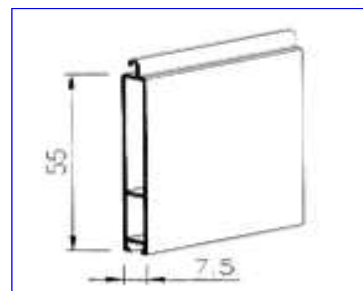

ENDLOCKS

WGELFF	Endlocks for 41mm foamfilled lath	0.06/ea
WGELEX	Endlocks for 41mm extruded lath	0.06/ea