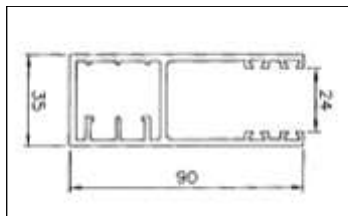

To suit 77mm lath

EGGUWH90	90mm WHITE	4.8	14.99/mtr
EGGUWH75	70mm WHITE	4.8	13.99/mtr
EGGUOC90	90mm OTHER COLOURS*	4.8	15.99/mtr
EGGUOC75	70mm OTHER COLOURS*	4.8	14.99/mtr

ENDPLATES

To suit 44mm laths

WGEPWH165	165mm WHITE	6.99/pr
WGEPWH180	180mm WHITE	7.99/pr
WGEPWH205	205mm WHITE	8.99/pr
WGEPWH250	250mm WHITE	16.99/pr
WGSP165	165mm Safety Plate	1.99/pr
WGSP180	180mm Safety Plate	2.25/pr
WGSP205	205mm Safety Plate	2.49/pr
WGGEWH	44mm Lath Guide Insert WHITE	1.00/pr