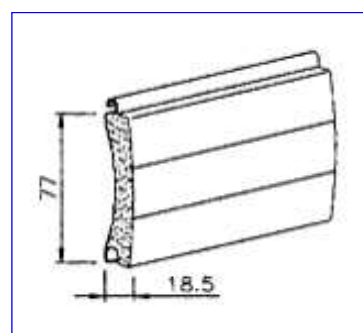

ENDLOCKS

WGELFF	Endlocks for 41mm foamfilled lath	0.06/ea
WGELEX	Endlocks for 41mm extruded lath	0.06/ea

CURTAIN PARTS FOR EUROGARD GARAGE DOORS

WHITE - normally from stock

		LENGTHS	
EGLAFFWH	77mm foamfilled lath WHITE	5.5, 7	2.71/mtr
EGBRWH	Bottom Rail WHITE	5.5, 7	7.91/mtr
EGBRR	Insert for Bottom Rail	5.5, 7	1.72/mtr