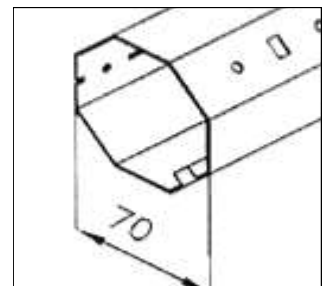

Portico Products

Unit 8 Union Park
Navigation Way, Oldbury Road
West Bromwich, West Midlands
B70 9DF

telephone: 0121 553 7222
fax: 0121 553 3577
email: sales@porticoproducts.com
website: www.porticoproducts.com

NOTES:

- All prices are nett GBP ex works plus carriage* plus VAT
- All orders are subject to our standard terms & conditions as laid out in our TRADE PRICELIST SECTION 10 and available on request
- If you can't see the item you want, please call our sales department - as well as stocked items we have access to a huge range of products bought in to order

*carriage and packing as laid out in our TRADE PRICELIST SECTION 10