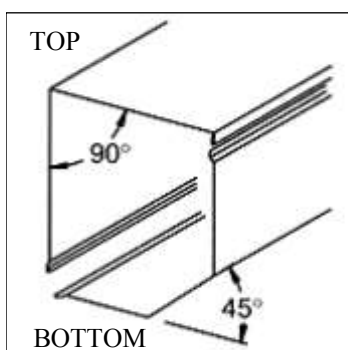

HOOD SECTIONS

Top Sections

		LENGTHS	
WGBXTPWH165	165mm WHITE	6	5.99/mtr
WGBXTPWH180	180mm WHITE	6	6.99/mtr
WGBXTPWH205	205mm WHITE	6	8.99/mtr
EGBXTPWH250	250mm WHITE	6	10.99/mtr
EGBXTPWH305	305mm WHITE	6	12.99/mtr

Bottom Sections

WGBXBTWH165	165mm WHITE	6	4.49mtr
WGBXBTWH180	180mm WHITE	6	4.99/mtr
WGBXBTWH205	205mm WHITE	6	6.99/mtr
EGBXBTWH250	250mm WHITE	6	8.49/mtr
EGBXBTWH305	305mm WHITE	6	9.99/mtr

*please note prices may vary depending on colour choice

PLEASE NOTE ENDPLATES & HOOD SECTIONS ARE ALSO AVAILABLE IN OTHER COLOURS, SUBJECT TO POSSIBLE PRICE VARIATION DEPENDING ON COLOUR CHOICE

NB ALL DRAWING DETAILS SUBJECT TO CHANGE DUE TO DEVELOPMENTS IN PRODUCT DESIGN