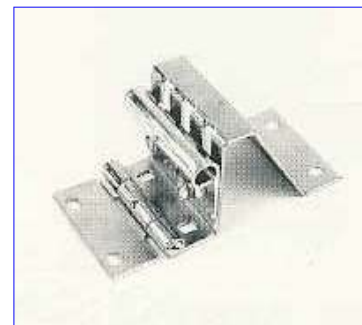

SECTIONAL DOOR PARTS - continued

ROLLERS, HINGES & BRACKETS

TFROL2	25010-E	2" roller x 120mm long	1.89/ea
TFROL1	25011-E	2" roller x 195mm long	1.99/ea
TFROL3	25009	2" roller x 116mm long	1.29/ea
TFROL4	25156	2" STEEL roller x 183mm long	3.49/ea
TFROLCAR	25238	roller carrier for 11mm rollers	0.99/ea
TFADJROLCAR	25005	adjustable top roller carrier	3.75/ea
TFHINGEROLH	25234	side hinge roller holders	3.75/ea
TFROL2HOLD	25160	twin roller carrier for 11mm rollers	7.99/ea
TFHINGE	25233	intermediate hinges	1.49/ea
TFBOTCB	25032	bottom corner brackets	19.49/ea
TFBOTCB2	25029	compact bottom corner bracket	3.99/ea
TFBOTCB4		bottom corner bracket	28.99/ea